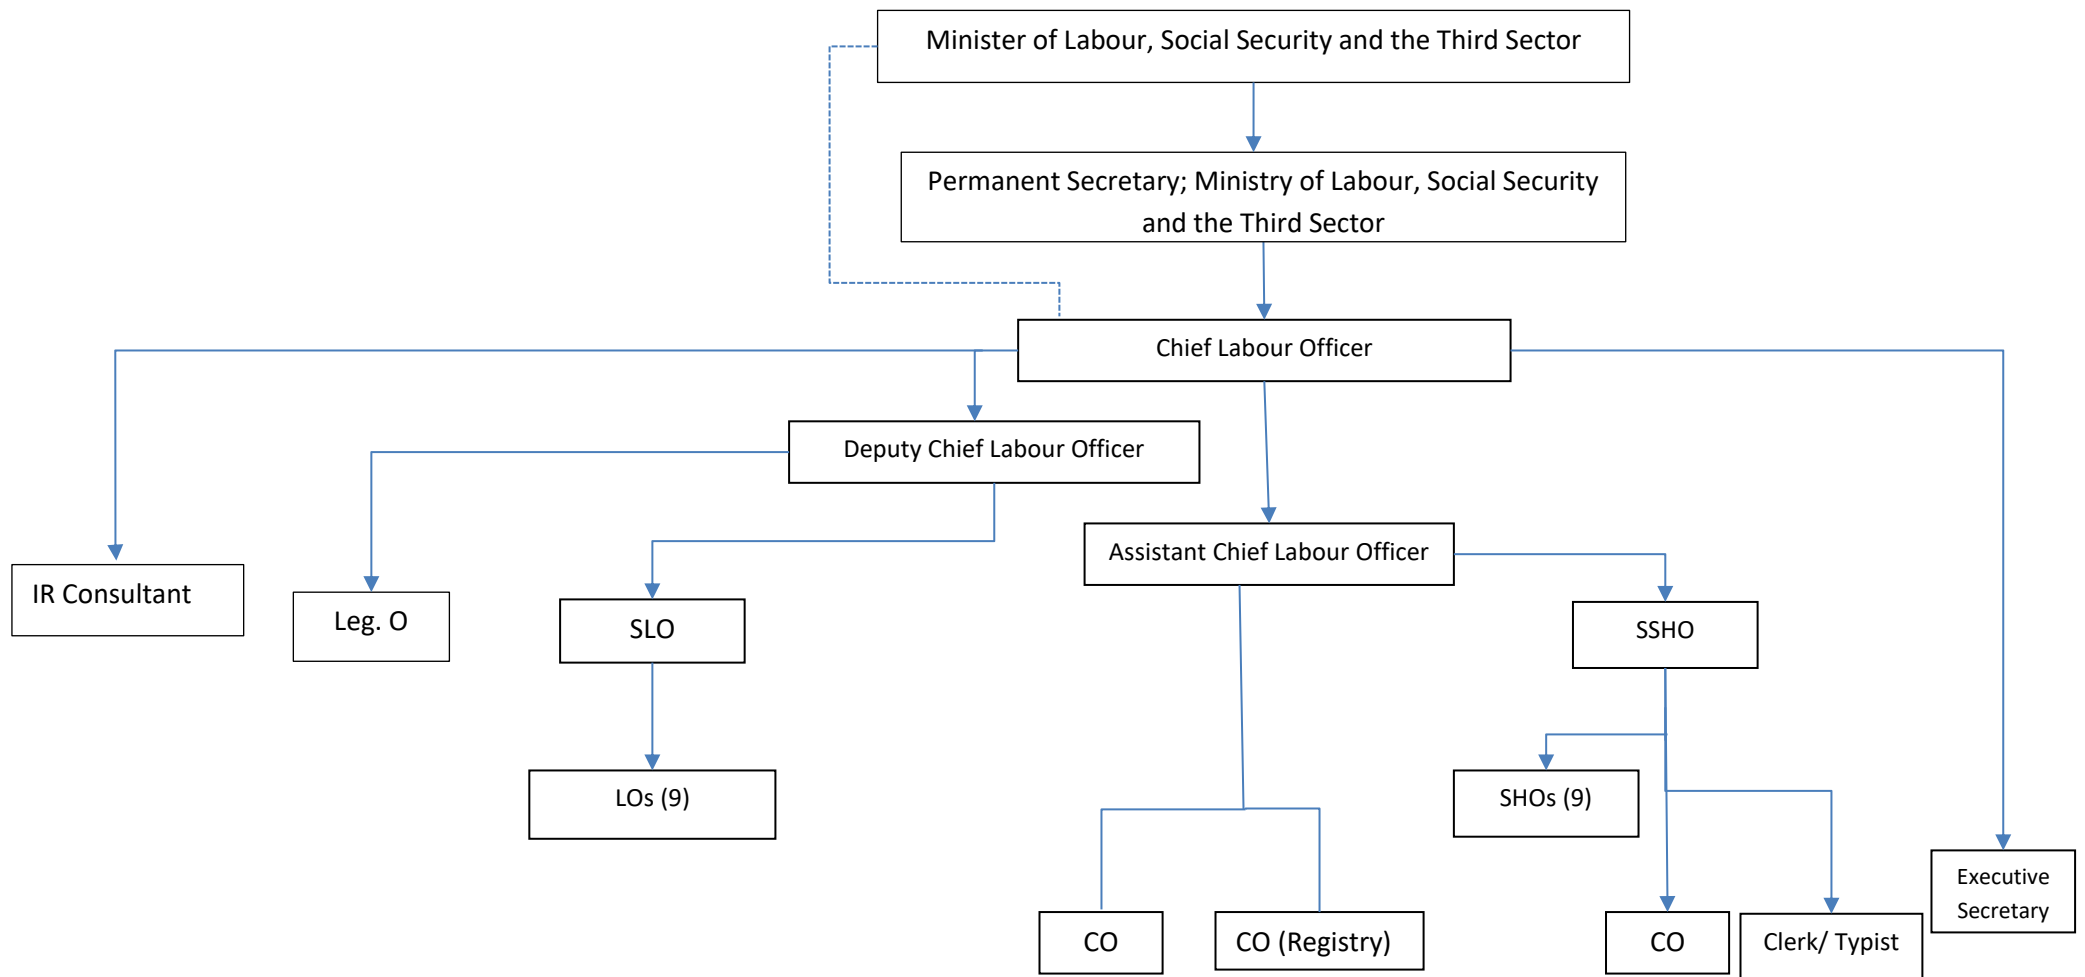

LABOUR DEPARTMENT BARBADOS – ORGANISATIONAL CHART

SLO – Senior Labour Officer SSHO – Senior Safety and Health Officer Leg. O – Legal Officer CO – Clerical Officer